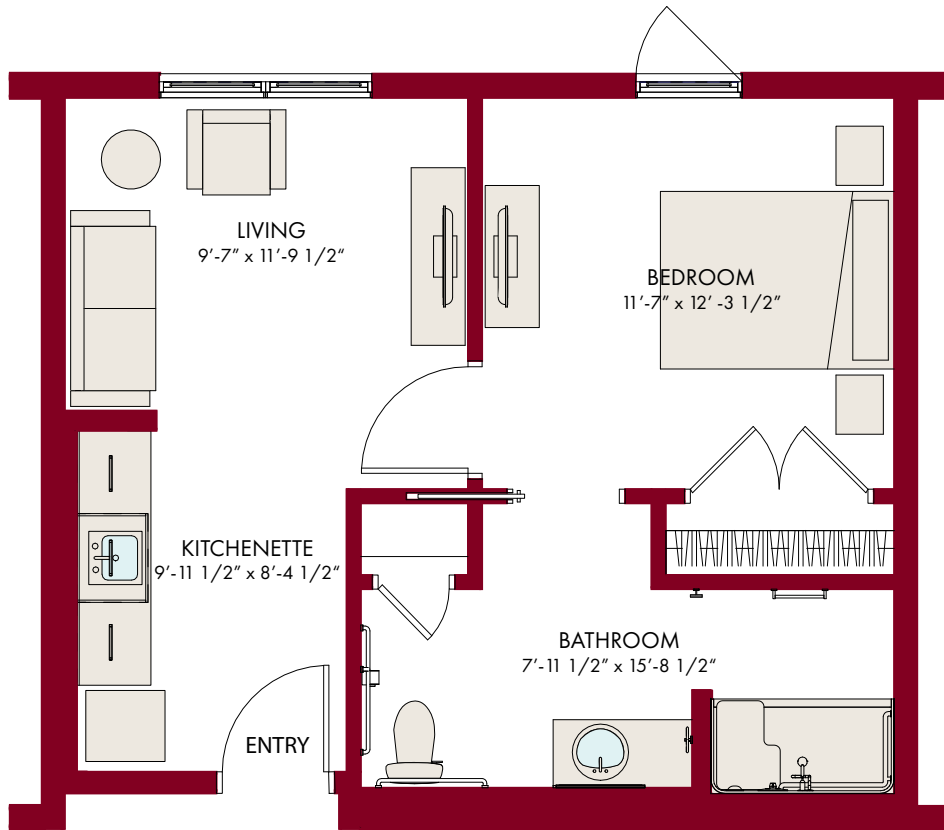

Assisted Living Floor Plans

Cimarron

One Bedroom | Approx. 453 square feet

Jemez

Two Bedroom | Approx. 659 square feet

These floor plans are an example of several that will be available. References to square footage and room dimensions are approximate.