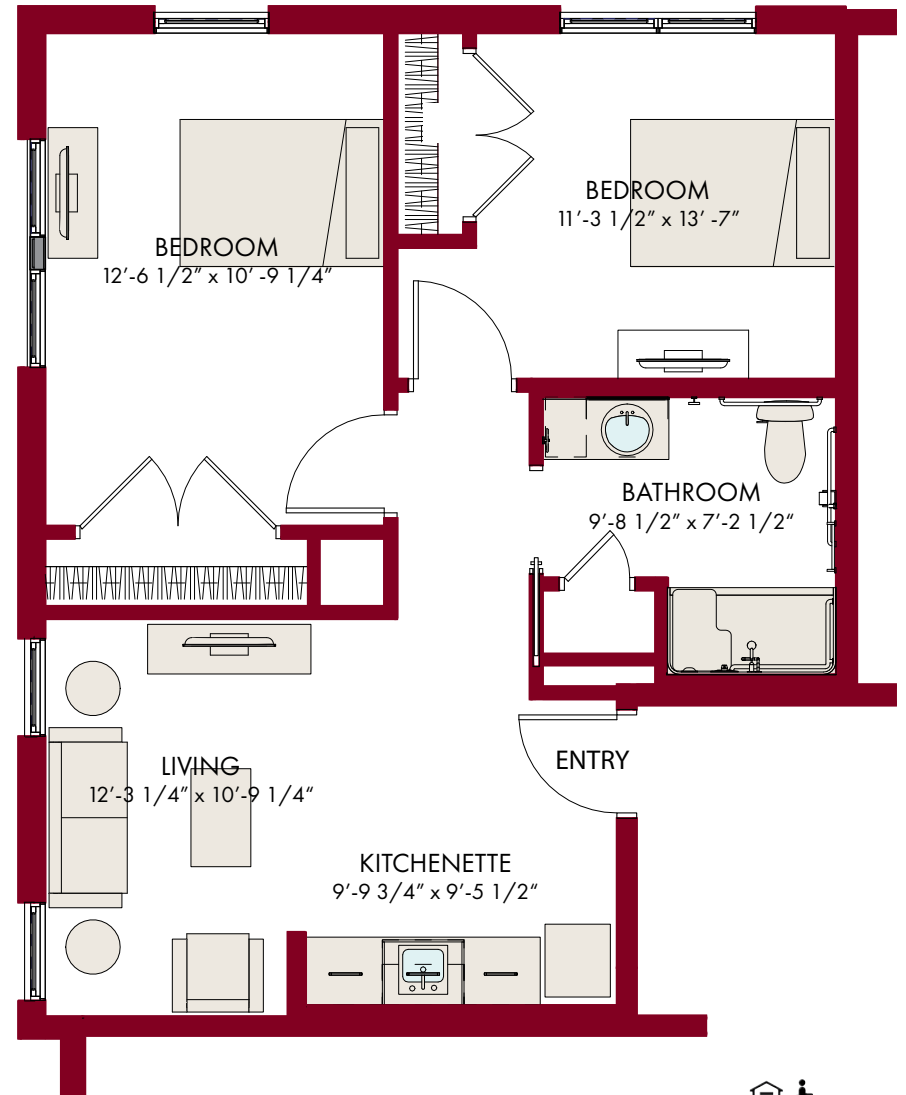

Assisted Living Floor Plans

Cimarron

One Bedroom | Approx. 453 square feet

Jemez

Two Bedroom | Approx. 659 square feet

These floor plans are an example of several that will be available. References to square footage and room dimensions are approximate.