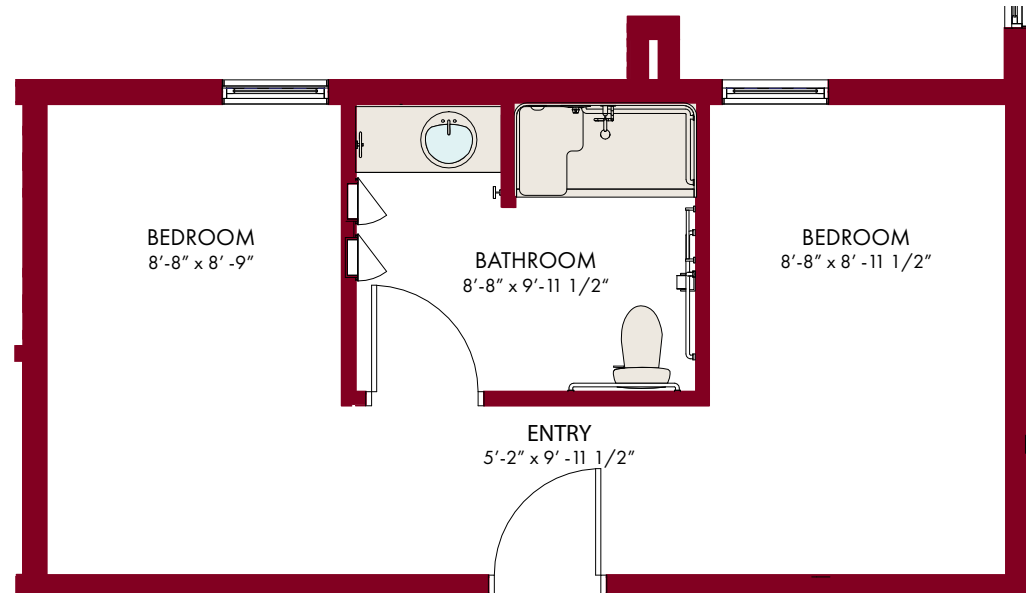

Memory Care Floor Plans

Esperanza - Semi-Private

One Bedroom | Approx. 362 square feet

Esperanza - Semi-Private

Two Bedroom | Approx. 359 square feet

These floor plans are an example of several that will be available. References to square footage and room dimensions are approximate.