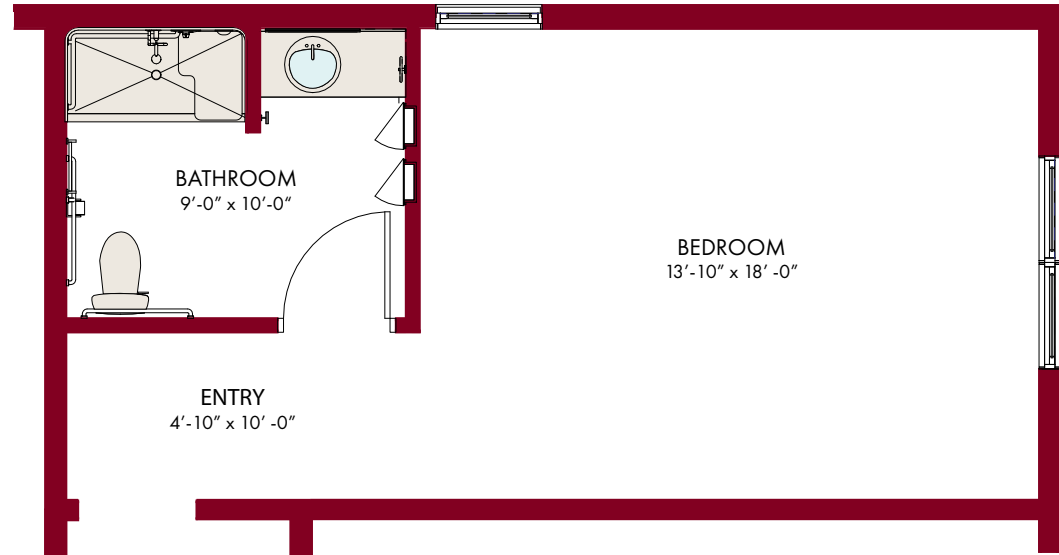

Memory Care Floor Plans

Esperanza - Semi-Private

One Bedroom | Approx. 362 square feet

Esperanza - Semi-Private

Two Bedroom | Approx. 359 square feet

These floor plans are an example of several that will be available. References to square footage and room dimensions are approximate.