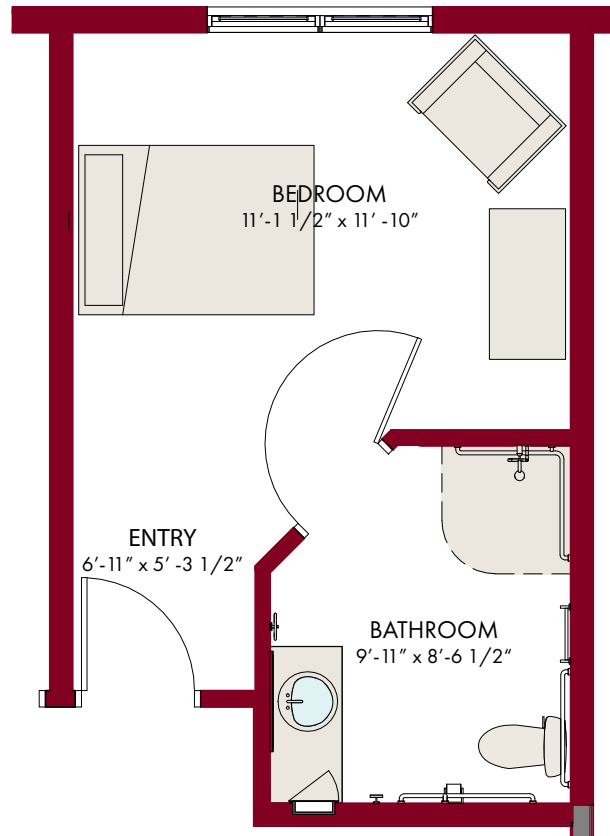

ÉLAN
A Senior Lifestyle
Santa Monica

Memory Care Floor Plans

Mariposa - Private

One Bedroom | Approx. 255 square feet

Mariposa - Private (ADA)

One Bedroom | Approx. 268 square feet

These floor plans are an example of several that will be available.
References to square footage and room dimensions are approximate.