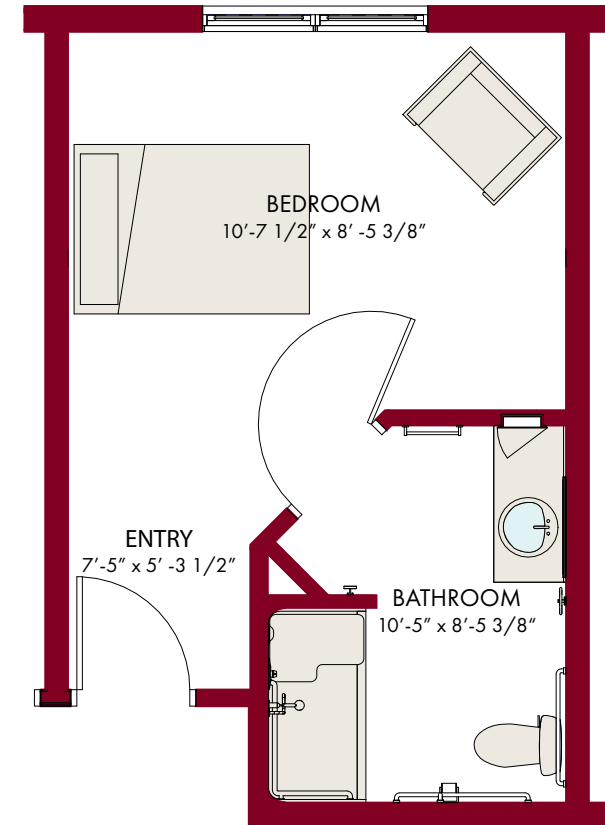

ÉLAN
A Senior Lifestyle
Santa Monica

Memory Care Floor Plans

Mariposa - Private

One Bedroom | Approx. 255 square feet

Mariposa - Private (ADA)

One Bedroom | Approx. 268 square feet

These floor plans are an example of several that will be available.
References to square footage and room dimensions are approximate.