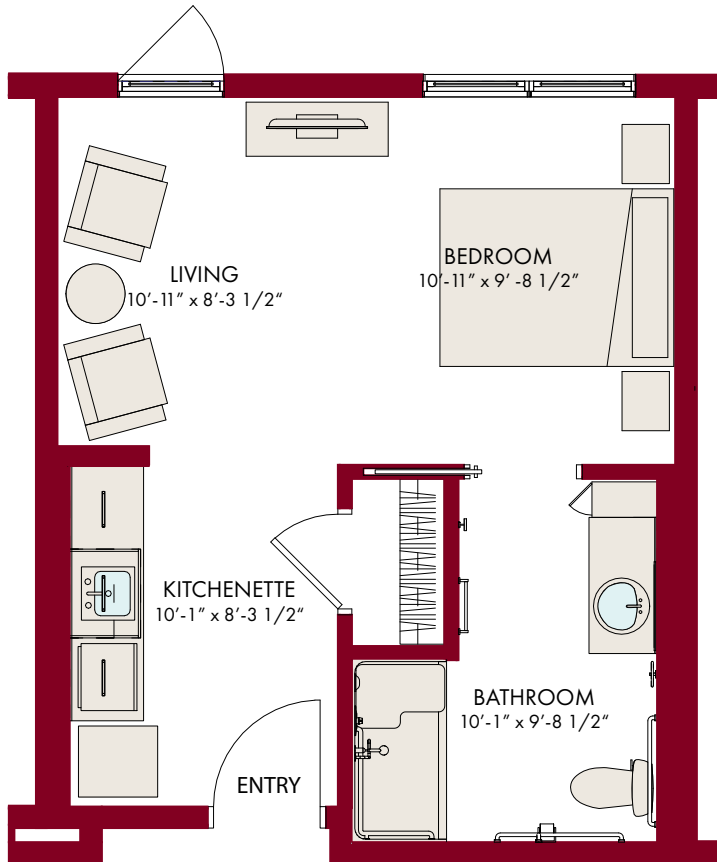

ÉLAN
A Senior Lifestyle
Santa Monica

Assisted Living Floor Plans

Sandia

Alcove | Approx. 351 square feet

Manzano

Alcove Plus | Approx. 389 square feet

These floor plans are an example of several that will be available.
References to square footage and room dimensions are approximate.