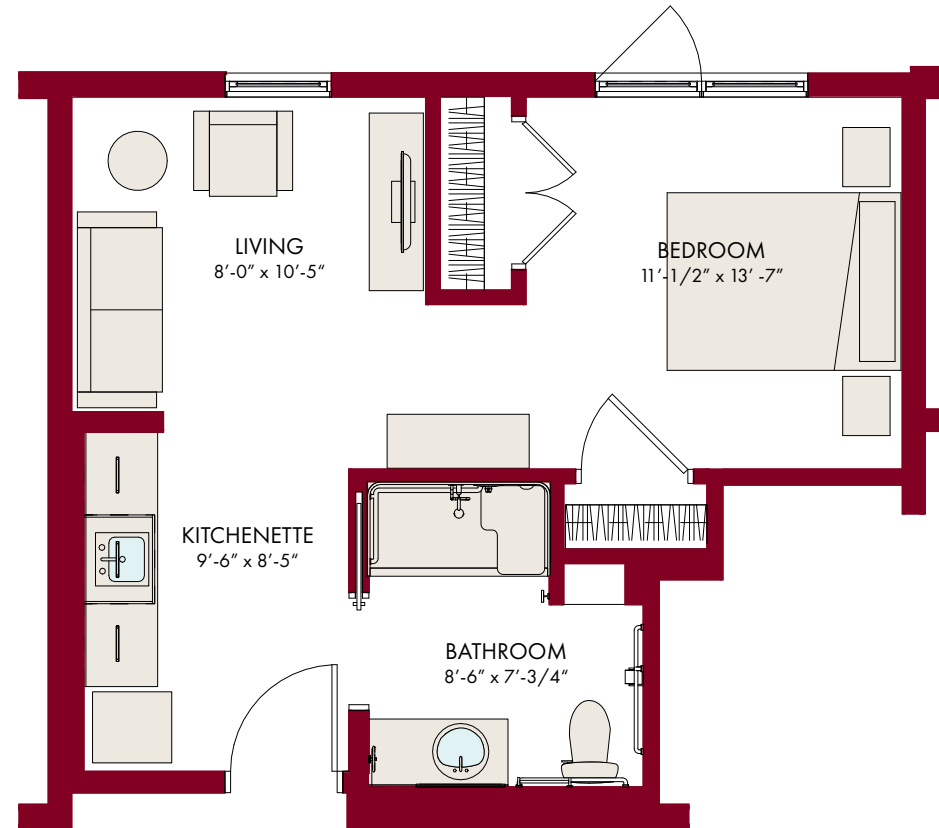

ÉLAN
A Senior Lifestyle
Santa Monica

Assisted Living Floor Plans

Sandia

Alcove | Approx. 351 square feet

Manzano

Alcove Plus | Approx. 389 square feet

These floor plans are an example of several that will be available.
References to square footage and room dimensions are approximate.